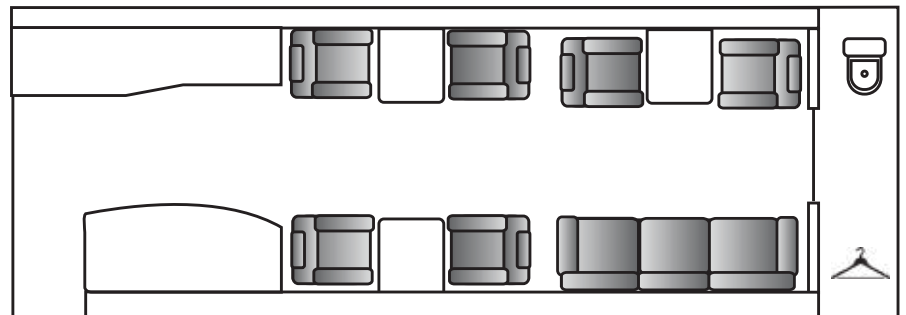

GULFSTREAM 280

SUPER MID

8 PASSENGERS
WIDTH 6'11"
HEIGHT 6'1"
LENGTH 25' 10"
RANGE 3,600nm
KCLT
WIFI

p: 888.537.1392 Ext. #2
e: charter@davincijets.com

5207 Morris Field Drive
Charlotte, NC 28208

DavinciJETS.com