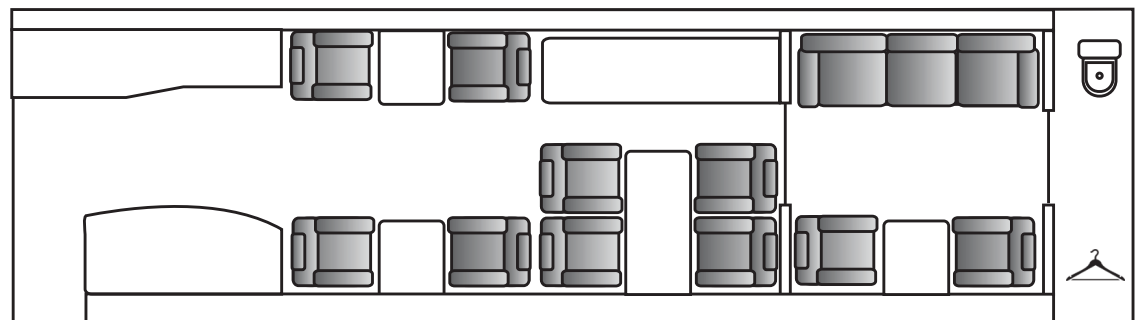

p: 888.537.1392 Ext. #2
e: charter@davincijets.com

5207 Morris Field Drive
Charlotte, NC 28208

DavinciJets.com