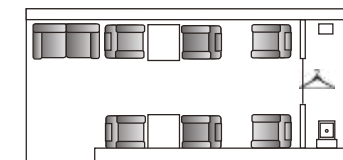

CITATION CJ4 LIGHT JET

8 PASSENGERS
WIDTH 6'4"
HEIGHT 6'
LENGTH 22'
RANGE 2,700
KBNA
WIFI