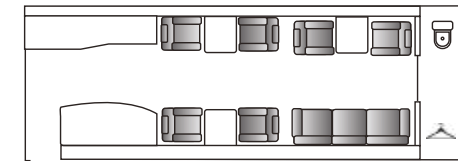

## GULFSTREAM 500 HEAVY JET

13 PASSENGERS  
 WIDTH 7'7"  
 HEIGHT 6'2"  
 LENGTH 41'6"  
 RANGE 5,300  
 KCLT  
 WIFI AVAILABLE

## LEGACY 650 HEAVY JET

13 PASSENGERS  
 WIDTH 6'9"  
 HEIGHT 6'1"  
 LENGTH 50'  
 RANGE 3,661  
 KCLT  
 WIFI

## GULFSTREAM 280 SUPER MID

8 PASSENGERS  
 WIDTH 6'11"  
 HEIGHT 6'1"  
 LENGTH 25' 10"  
 RANGE 3,600  
 KCLT  
 WIFI