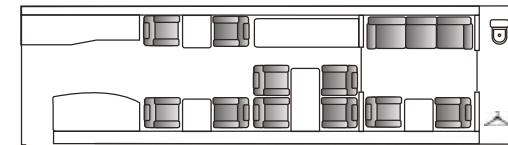

## GULFSTREAM 500 HEAVY JET

13 PASSENGERS  
 WIDTH 7'7"  
 HEIGHT 6'2"  
 LENGTH 41'6"  
 RANGE 5,300  
 KCLT  
 WIFI AVAILABLE

## LEGACY 650 HEAVY JET

13 PASSENGERS  
 WIDTH 6'9"  
 HEIGHT 6'1"  
 LENGTH 50'  
 RANGE 3,661  
 KCLT  
 WIFI

## GULFSTREAM 280 SUPER MID

8 PASSENGERS  
 WIDTH 6'11"  
 HEIGHT 6'1"  
 LENGTH 25' 10"  
 RANGE 3,600  
 KCLT  
 WIFI