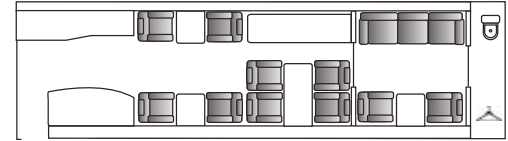

## GULFSTREAM 500 HEAVY JET

13 PASSENGERS  
 WIDTH 7'7"  
 HEIGHT 6'2"  
 LENGTH 41'6"  
 RANGE 5,300  
 KCLT  
 WIFI AVAILABLE

## LEGACY 650 HEAVY JET

13 PASSENGERS  
 WIDTH 6'9"  
 HEIGHT 6'1"  
 LENGTH 50'  
 RANGE 3,661  
 KCLT  
 WIFI

## GULFSTREAM 280 SUPER MID

8 PASSENGERS  
 WIDTH 6'11"  
 HEIGHT 6'1"  
 LENGTH 25' 10"  
 RANGE 3,600  
 KCLT  
 WIFI