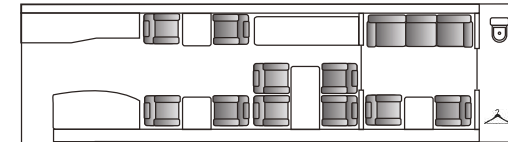

## GULFSTREAM 500 HEAVY JET

13 PASSENGERS  
WIDTH 7'7"  
HEIGHT 6'2"  
LENGTH 41'6"  
RANGE 5,300  
KCLT  
WIFI AVAILABLE

## LEGACY 650 HEAVY JET

13 PASSENGERS  
WIDTH 6'9"  
HEIGHT 6'  
LENGTH 50'  
RANGE 3,661  
KCLT  
WIFI

## GULFSTREAM 280 SUPER MID

8 PASSENGERS  
WIDTH 6'11"  
HEIGHT 6' 1"  
LENGTH 25' 10"  
RANGE 3,600  
KCLT  
WIFI

## CESSNA CITATION X SUPER MID

8 PASSENGERS  
WIDTH 5'5"  
HEIGHT 5'7"  
LENGTH 23' 9"  
RANGE 3,125  
KCLT  
WIFI