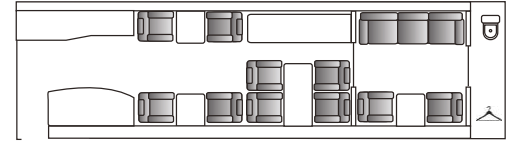

## GULFSTREAM 500 HEAVY JET

13 PASSENGERS  
WIDTH 7'7"  
HEIGHT 6'2"  
LENGTH 41'6"  
RANGE 5,300  
KCLT  
WIFI AVAILABLE

## LEGACY 650 HEAVY JET

13 PASSENGERS  
WIDTH 6'9"  
HEIGHT 6'  
LENGTH 50'  
RANGE 3,661  
KCLT  
WIFI

## GULFSTREAM 280 SUPER MID

8 PASSENGERS  
WIDTH 6'11"  
HEIGHT 6' 1"  
LENGTH 25' 10"  
RANGE 3,600  
KCLT  
WIFI

## CESSNA CITATION X SUPER MID

8 PASSENGERS  
WIDTH 5'5"  
HEIGHT 5'7"  
LENGTH 23' 9"  
RANGE 3,125  
KCLT  
WIFI