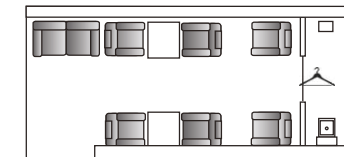

2 AVAILABLE