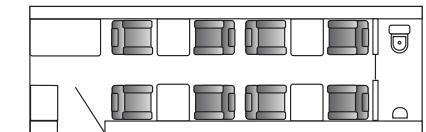

## GULFSTREAM 500 HEAVY JET

13 PASSENGERS  
WIDTH 7'7"  
HEIGHT 6'2"  
LENGTH 41'6"  
RANGE 5,300  
KCLT  
WIFI AVAILABLE

## LEGACY 650 HEAVY JET

13 PASSENGERS  
WIDTH 6'9"  
HEIGHT 6'  
LENGTH 50'  
RANGE 3,661  
KCLT  
WIFI

## GULFSTREAM 280 SUPER MID

8 PASSENGERS  
WIDTH 6'11"  
HEIGHT 6' 1"  
LENGTH 25' 10"  
RANGE 3,600  
KCLT  
WIFI

## CESSNA CITATION X SUPER MID

8 PASSENGERS  
WIDTH 5'5"  
HEIGHT 5'7"  
LENGTH 23' 9"  
RANGE 3,125  
KCLT  
WIFI