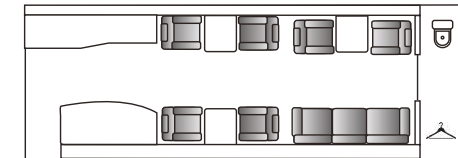

## GULFSTREAM 500 HEAVY JET

13 PASSENGERS  
WIDTH 7'7"  
HEIGHT 6'2"  
LENGTH 41'6"  
RANGE 5,300  
KCLT  
WIFI AVAILABLE

## LEGACY 650 HEAVY JET

13 PASSENGERS  
WIDTH 6'9"  
HEIGHT 6'  
LENGTH 50'  
RANGE 3,661  
KCLT  
WIFI

## GULFSTREAM 280 SUPER MID

8 PASSENGERS  
WIDTH 6'11"  
HEIGHT 6' 1"  
LENGTH 25' 10"  
RANGE 3,600  
KCLT  
WIFI

## CESSNA CITATION X SUPER MID

8 PASSENGERS  
WIDTH 5'5"  
HEIGHT 5'7"  
LENGTH 23' 9"  
RANGE 3,125  
KCLT  
WIFI