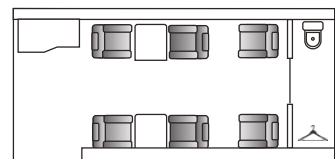

GULFSTREAM 500 HEAVY JET

13 PASSENGERS
 WIDTH 7'7"
 HEIGHT 6'2"
 LENGTH 41'6"
 RANGE 5,300
 KCLT
 WIFI AVAILABLE

GULFSTREAM 280 SUPER MID

8 PASSENGERS
 WIDTH 6'11"
 HEIGHT 6' 1"
 LENGTH 25' 10"
 RANGE 3,600
 KCLT
 WIFI
 NO PETS

CESSNA CITATION X SUPER MID

8 PASSENGERS
 WIDTH 5'5"
 HEIGHT 5'7"
 LENGTH 23' 9"
 RANGE 3,125
 KCLT
 WIFI

CITATION CJ4 LIGHT JET

8 PASSENGERS
 WIDTH 6'4"
 HEIGHT 6'
 LENGTH 22'
 RANGE 2,700
 KBNA
 WIFI

2 AVAILABLE

CITATION CJ2 LIGHT JET

6 PASSENGERS
 WIDTH 4'6"
 HEIGHT 4'5"
 LENGTH 16'
 RANGE 1,220
 KCLT

2 AVAILABLE