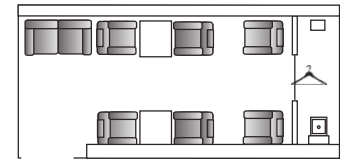

GULFSTREAM 500 HEAVY JET

13 PASSENGERS
 WIDTH 7'7"
 HEIGHT 6'2"
 LENGTH 41'6"
 RANGE 5,300
 KCLT
 WIFI AVAILABLE

GULFSTREAM 280 SUPER MID

8 PASSENGERS
 WIDTH 6'11"
 HEIGHT 6' 1"
 LENGTH 25' 10"
 RANGE 3,600
 KCLT
 WIFI
 NO PETS

CESSNA CITATION X SUPER MID

8 PASSENGERS
 WIDTH 5'5"
 HEIGHT 5'7"
 LENGTH 23' 9"
 RANGE 3,125
 KCLT
 WIFI

CITATION CJ4 LIGHT JET

8 PASSENGERS
 WIDTH 6'4"
 HEIGHT 6'
 LENGTH 22'
 RANGE 2,700
 KBNA
 WIFI

2 AVAILABLE