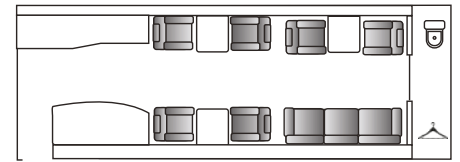

GULFSTREAM 500 HEAVY JET

13 PASSENGERS
 WIDTH 7'7"
 HEIGHT 6'2"
 LENGTH 41'6"
 RANGE 5,300
 KCLT
 WIFI AVAILABLE

GULFSTREAM 280 SUPER MID

8 PASSENGERS
 WIDTH 6'11"
 HEIGHT 6' 1"
 LENGTH 25' 10"
 RANGE 3,600
 KCLT
 WIFI
 NO PETS

CESSNA CITATION X SUPER MID

8 PASSENGERS
 WIDTH 5'5"
 HEIGHT 5'7"
 LENGTH 23' 9"
 RANGE 3,125
 KCLT
 WIFI

CITATION CJ4 LIGHT JET

8 PASSENGERS
 WIDTH 6'4"
 HEIGHT 6'
 LENGTH 22'
 RANGE 2,700
 KBNA
 WIFI

2 AVAILABLE

CITATION CJ2 LIGHT JET

6 PASSENGERS
 WIDTH 4'6"
 HEIGHT 4'5"
 LENGTH 16'
 RANGE 1,220
 KCLT

2 AVAILABLE