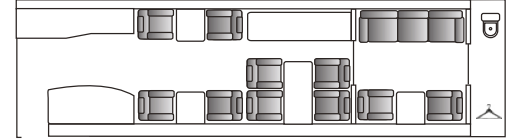

GULFSTREAM 500 HEAVY JET

13 PASSENGERS
 WIDTH 7'7"
 HEIGHT 6'2"
 LENGTH 41'6"
 RANGE 5,300
 KCLT
 WIFI AVAILABLE

GULFSTREAM 280 SUPER MID

8 PASSENGERS
 WIDTH 6'11"
 HEIGHT 6' 1"
 LENGTH 25' 10"
 RANGE 3,600
 KCLT
 WIFI
 NO PETS

CESSNA CITATION X SUPER MID

8 PASSENGERS
 WIDTH 5'5"
 HEIGHT 5'7"
 LENGTH 23' 9"
 RANGE 3,125
 KCLT
 WIFI

CITATION CJ4 LIGHT JET

8 PASSENGERS
 WIDTH 6'4"
 HEIGHT 6'
 LENGTH 22'
 RANGE 2,700
 KBNA
 WIFI

2 AVAILABLE

CITATION CJ2 LIGHT JET

6 PASSENGERS
 WIDTH 4'6"
 HEIGHT 4'5"
 LENGTH 16'
 RANGE 1,220
 KCLT

2 AVAILABLE