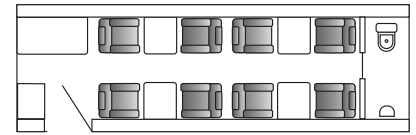

GULFSTREAM 500 HEAVY JET

13 PASSENGERS
 WIDTH 7'7"
 HEIGHT 6'2"
 LENGTH 41'6"
 RANGE 5,300
 KCLT
 WIFI AVAILABLE

GULFSTREAM 280 SUPER MID

8 PASSENGERS
 WIDTH 6'11"
 HEIGHT 6' 1"
 LENGTH 25' 10"
 RANGE 3,600
 KCLT
 WIFI
 NO PETS

CESSNA CITATION X SUPER MID

8 PASSENGERS
 WIDTH 5'5"
 HEIGHT 5'7"
 LENGTH 23' 9"
 RANGE 3,125
 KCLT
 WIFI

CITATION CJ4 LIGHT JET

8 PASSENGERS
 WIDTH 6'4"
 HEIGHT 6'
 LENGTH 22'
 RANGE 2,700
 KBNA
 WIFI

2 AVAILABLE

CITATION CJ2 LIGHT JET

6 PASSENGERS
 WIDTH 4'6"
 HEIGHT 4'5"
 LENGTH 16'
 RANGE 1,220
 KCLT

2 AVAILABLE