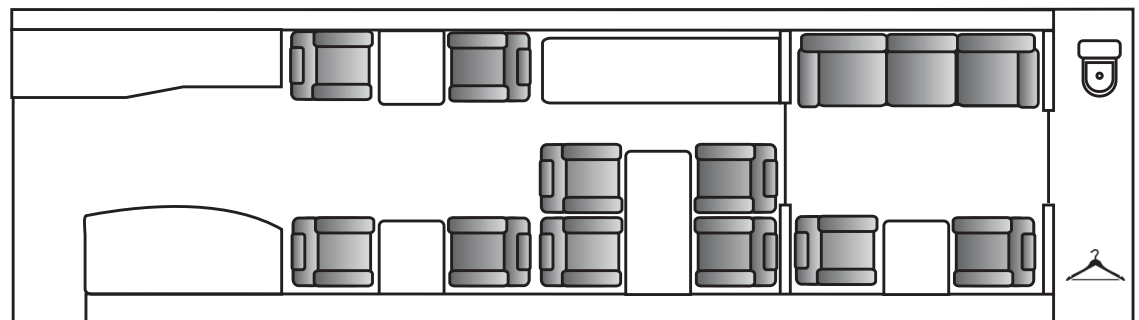

## HEAVY JET

13 PASSENGERS  
WIDTH 6'9"  
HEIGHT 6'  
LENGTH 50'  
RANGE 3,661nm  
KCLT  
WIFI

p: 888.537.1392 Ext. #2  
e: charter@davincijets.com

5207 Morris Field Drive  
Charlotte, NC 28208

**DavinciJets.com**