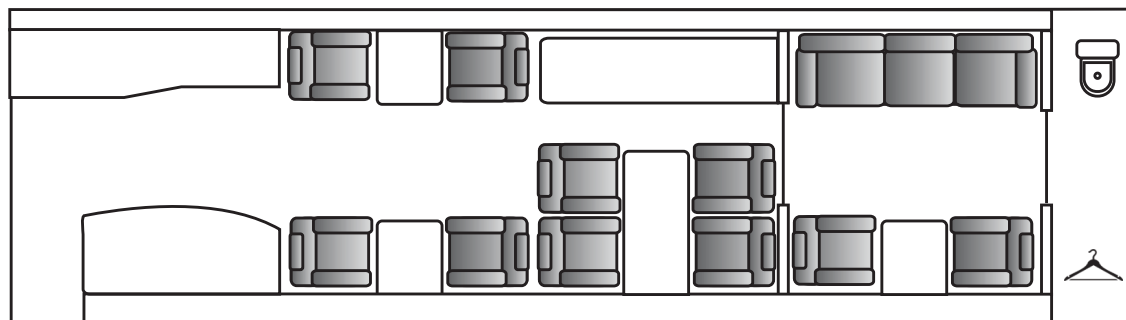

p: 888.537.1392 Ext. #2
e: charter@davincijets.com

5207 Morris Field Drive
Charlotte, NC 28208

DavinciJets.com