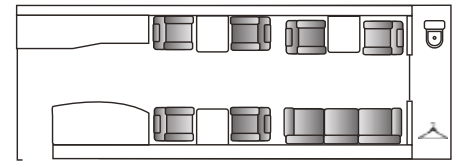

GULFSTREAM 500 HEAVY JET

13 PASSENGERS
 WIDTH 7'7"
 HEIGHT 6'2"
 LENGTH 41'6"
 RANGE 5,300
 KCLT
 WIFI AVAILABLE

GULFSTREAM 280 SUPER MID

8 PASSENGERS
 WIDTH 6'11"
 HEIGHT 6' 1"
 LENGTH 25' 10"
 RANGE 3,600
 KCLT
 WIFI

CESSNA CITATION X SUPER MID

8 PASSENGERS
 WIDTH 5'5"
 HEIGHT 5'7"
 LENGTH 23' 9"
 RANGE 3,125
 KCLT
 WIFI

CITATION CJ4 LIGHT JET

8 PASSENGERS
 WIDTH 6'4"
 HEIGHT 6'
 LENGTH 22'
 RANGE 2,700
 KBNA
 WIFI

2 AVAILABLE

CITATION CJ2 LIGHT JET

6 PASSENGERS
 WIDTH 4'6"
 HEIGHT 4'5"
 LENGTH 16'
 RANGE 1,220
 KCLT

2 AVAILABLE