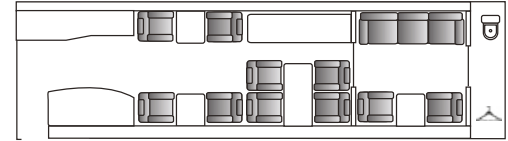

GULFSTREAM 500 HEAVY JET

13 PASSENGERS
 WIDTH 7'7"
 HEIGHT 6'2"
 LENGTH 41'6"
 RANGE 5,300
 KCLT
 WIFI AVAILABLE

GULFSTREAM 280 SUPER MID

8 PASSENGERS
 WIDTH 6'11"
 HEIGHT 6' 1"
 LENGTH 25' 10"
 RANGE 3,600
 KCLT
 WIFI

CESSNA CITATION X SUPER MID

8 PASSENGERS
 WIDTH 5'5"
 HEIGHT 5'7"
 LENGTH 23' 9"
 RANGE 3,125
 KCLT
 WIFI

CITATION CJ4 LIGHT JET

8 PASSENGERS
 WIDTH 6'4"
 HEIGHT 6'
 LENGTH 22'
 RANGE 2,700
 KBNA
 WIFI

2 AVAILABLE

CITATION CJ2 LIGHT JET

6 PASSENGERS
 WIDTH 4'6"
 HEIGHT 4'5"
 LENGTH 16'
 RANGE 1,220
 KCLT

2 AVAILABLE