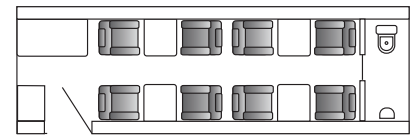

GULFSTREAM 500 HEAVY JET

13 PASSENGERS
 WIDTH 7'7"
 HEIGHT 6'2"
 LENGTH 41'6"
 RANGE 5,300
 KCLT
 WIFI AVAILABLE

GULFSTREAM 280 SUPER MID

8 PASSENGERS
 WIDTH 6'11"
 HEIGHT 6' 1"
 LENGTH 25' 10"
 RANGE 3,600
 KCLT
 WIFI

CESSNA CITATION X SUPER MID

8 PASSENGERS
 WIDTH 5'5"
 HEIGHT 5'7"
 LENGTH 23' 9"
 RANGE 3,125
 KCLT
 WIFI

CITATION CJ4 LIGHT JET

8 PASSENGERS
 WIDTH 6'4"
 HEIGHT 6'
 LENGTH 22'
 RANGE 2,700
 KBNA
 WIFI

2 AVAILABLE

CITATION CJ2 LIGHT JET

6 PASSENGERS
 WIDTH 4'6"
 HEIGHT 4'5"
 LENGTH 16'
 RANGE 1,220
 KCLT

2 AVAILABLE