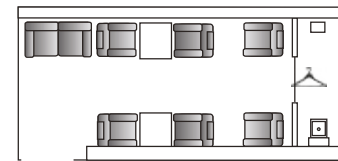

GULFSTREAM 500 HEAVY JET

13 PASSENGERS
 WIDTH 7'7"
 HEIGHT 6'2"
 LENGTH 41'6"
 RANGE 5,300
 KCLT
 WIFI AVAILABLE

GULFSTREAM 280 SUPER MID

8 PASSENGERS
 WIDTH 6'11"
 HEIGHT 6' 1"
 LENGTH 25' 10"
 RANGE 3,600
 KCLT
 WIFI

CESSNA CITATION X SUPER MID

8 PASSENGERS
 WIDTH 5'5"
 HEIGHT 5'7"
 LENGTH 23' 9"
 RANGE 3,125
 KCLT
 WIFI

CITATION CJ4 LIGHT JET

8 PASSENGERS
 WIDTH 6'4"
 HEIGHT 6'
 LENGTH 22'
 RANGE 2,700
 KBNA
 WIFI

2 AVAILABLE