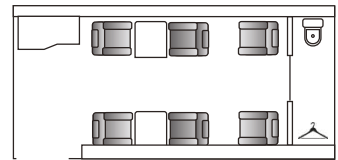

CITATION CJ2 LIGHT JET

6 PASSENGERS
WIDTH 4'6"
HEIGHT 4'5"
LENGTH 16'
RANGE 1,220
KCLT