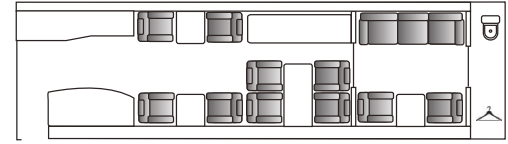

## GULFSTREAM 500 HEAVY JET

13 PASSENGERS  
WIDTH 7'7"  
HEIGHT 6'2"  
LENGTH 41'6"  
RANGE 5,300  
KCLT

WIFI AVAILABLE

## CHALLENGER 605 HEAVY JET

10 PASSENGERS  
WIDTH 8'1"  
HEIGHT 6'  
LENGTH 28.5'  
RANGE 3,834  
KJQF

WIFI