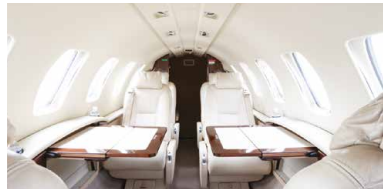

CITATION CJ2 LIGHT JET

6 PASSENGERS
WIDTH 4'6"
HEIGHT 4'5"
LENGTH 16'
RANGE 1,220
KCLT