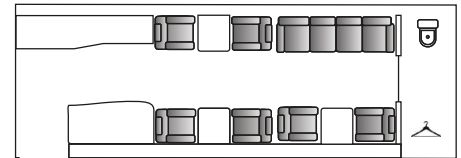

## GULFSTREAM 500 HEAVY JET

13 PASSENGERS  
WIDTH 7'7"  
HEIGHT 6'2"  
LENGTH 41'6"  
RANGE 5,300  
KCLT

WIFI AVAILABLE

## CHALLENGER 605 HEAVY JET

10 PASSENGERS  
WIDTH 8'1"  
HEIGHT 6'  
LENGTH 28.5'  
RANGE 3,834  
KJQF

WIFI