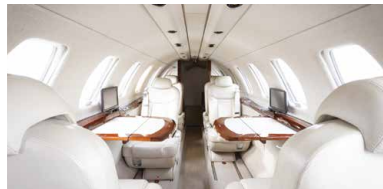

CITATION CJ4 LIGHT JET

8 PASSENGERS
WIDTH 6'4"
HEIGHT 6'
LENGTH 22'
RANGE 2,700
KBNA

WIFI