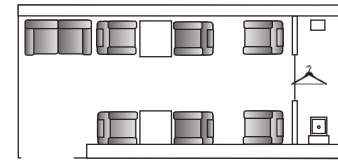

CITATION CJ4 LIGHT JET

8 PASSENGERS
WIDTH 6'4"
HEIGHT 6'
LENGTH 22'
RANGE 2,700
KBNA

WIFI