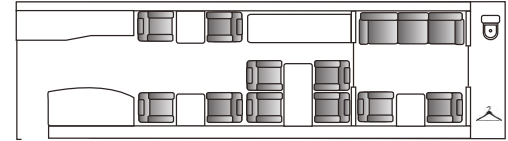

GULFSTREAM 500 HEAVY JET

13 PASSENGERS
WIDTH 7'7"
HEIGHT 6'2"
LENGTH 41'6"
RANGE 5,300
KCLT
WIFI AVAILABLE

CHALLENGER 605 HEAVY JET

10 PASSENGERS
WIDTH 8'1"
HEIGHT 6'
LENGTH 28.5'
RANGE 3,834
KJQF
WIFI

CITATION CJ4 LIGHT JET

8 PASSENGERS
WIDTH 6'4"
HEIGHT 6'
LENGTH 22'
RANGE 2,700
KBNA
WIFI

CITATION CJ2 LIGHT JET

6 PASSENGERS
WIDTH 4'6"
HEIGHT 4'5"
LENGTH 16'
RANGE 1,220
KCLT

CITATION CJ1+ LIGHT JET

6 PASSENGERS
WIDTH 4'8"
HEIGHT 4'8"
LENGTH 11'
RANGE 1,300
KRYR

KING AIR 350 LIGHT JET

8 PASSENGERS
WIDTH 5'4"
HEIGHT 4'8"
LENGTH 16'7"
RANGE 1,580
KCLT