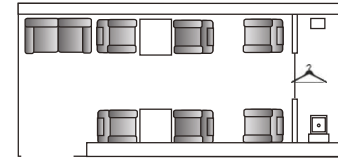

GULFSTREAM 500 HEAVY JET

13 PASSENGERS
WIDTH 7'7"
HEIGHT 6'2"
LENGTH 41'6"
RANGE 5,300
KCLT
WIFI AVAILABLE

CHALLENGER 605 HEAVY JET

10 PASSENGERS
WIDTH 8'1"
HEIGHT 6'
LENGTH 28.5'
RANGE 3,834
KJQF
WIFI

CITATION CJ4 LIGHT JET

8 PASSENGERS
WIDTH 6'4"
HEIGHT 6'
LENGTH 22'
RANGE 2,700
KBNA
WIFI

CITATION CJ2 LIGHT JET

6 PASSENGERS
WIDTH 4'6"
HEIGHT 4'5"
LENGTH 16'
RANGE 1,220
KCLT

CITATION CJ1+ LIGHT JET

6 PASSENGERS
WIDTH 4'8"
HEIGHT 4'8"
LENGTH 11'
RANGE 1,300
KRYR

KING AIR 350 LIGHT JET

8 PASSENGERS
WIDTH 5'4"
HEIGHT 4'8"
LENGTH 16'7"
RANGE 1,580
KCLT