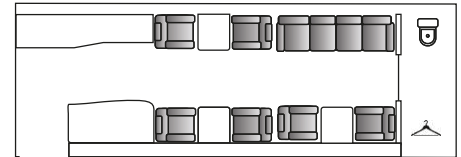

GULFSTREAM 500 HEAVY JET

13 PASSENGERS
WIDTH 7'7"
HEIGHT 6'2"
LENGTH 41'6"
RANGE 5,300
KCLT
WIFI AVAILABLE

CHALLENGER 605 HEAVY JET

10 PASSENGERS
WIDTH 8'1"
HEIGHT 6'
LENGTH 28.5'
RANGE 3,834
KJQF
WIFI

CITATION CJ4 LIGHT JET

8 PASSENGERS
WIDTH 6'4"
HEIGHT 6'
LENGTH 22'
RANGE 2,700
KBNA
WIFI

CITATION CJ2 LIGHT JET

6 PASSENGERS
WIDTH 4'6"
HEIGHT 4'5"
LENGTH 16'
RANGE 1,220
KCLT

CITATION CJ1+ LIGHT JET

6 PASSENGERS
WIDTH 4'8"
HEIGHT 4'8"
LENGTH 11'
RANGE 1,300
KRYR

KING AIR 350 LIGHT JET

8 PASSENGERS
WIDTH 5'4"
HEIGHT 4'8"
LENGTH 16'7"
RANGE 1,580
KCLT