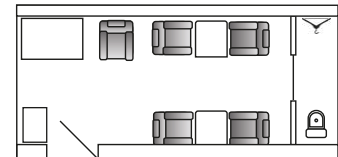

GULFSTREAM 500 HEAVY JET

13 PASSENGERS
WIDTH 7'7"
HEIGHT 6'2"
LENGTH 41'6"
RANGE 5,300
KCLT
WIFI AVAILABLE

CHALLENGER 605 HEAVY JET

10 PASSENGERS
WIDTH 8'1"
HEIGHT 6'
LENGTH 28.5'
RANGE 3,834
KJQF
WIFI

CITATION CJ4 LIGHT JET

8 PASSENGERS
WIDTH 6'4"
HEIGHT 6'
LENGTH 22'
RANGE 2,700
KBNA
WIFI

CITATION CJ2 LIGHT JET

6 PASSENGERS
WIDTH 4'6"
HEIGHT 4'5"
LENGTH 16'
RANGE 1,220
KCLT

CITATION CJ1+ LIGHT JET

6 PASSENGERS
WIDTH 4'8"
HEIGHT 4'8"
LENGTH 11'
RANGE 1,300
KRYR

KING AIR 350 LIGHT JET

8 PASSENGERS
WIDTH 5'4"
HEIGHT 4'8"
LENGTH 16'7"
RANGE 1,580
KCLT