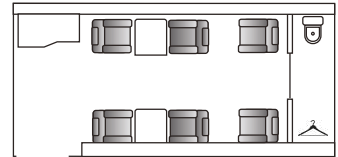

GULFSTREAM 500 HEAVY JET

13 PASSENGERS
WIDTH 7'7"
HEIGHT 6'2"
LENGTH 41'6"
RANGE 5,300
KCLT
WIFI AVAILABLE

CHALLENGER 605 HEAVY JET

10 PASSENGERS
WIDTH 8'1"
HEIGHT 6'
LENGTH 28.5'
RANGE 3,834
KJQF
WIFI

CITATION CJ4 LIGHT JET

8 PASSENGERS
WIDTH 6'4"
HEIGHT 6'
LENGTH 22'
RANGE 2,700
KBNA
WIFI

CITATION CJ2 LIGHT JET

6 PASSENGERS
WIDTH 4'6"
HEIGHT 4'5"
LENGTH 16'
RANGE 1,220
KCLT

CITATION CJ1+ LIGHT JET

6 PASSENGERS
WIDTH 4'8"
HEIGHT 4'8"
LENGTH 11'
RANGE 1,300
KRYR

KING AIR 350 LIGHT JET

8 PASSENGERS
WIDTH 5'4"
HEIGHT 4'8"
LENGTH 16'7"
RANGE 1,580
KCLT