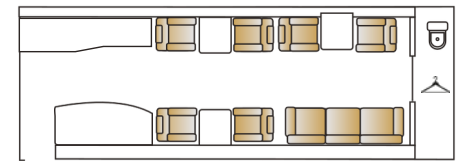

DNNINCIJETS

GULFSTREAM 500 HEAVY JET

13 PASSENGERS
 WIDTH 7'7"
 HEIGHT 6'2"
 LENGTH 41'6"
 RANGE 5,300
 WIFI
 KCLT

GULFSTREAM 280 SUPER MID

8 PASSENGERS
 WIDTH 6'11"
 HEIGHT 6'1"
 LENGTH 25' 10"
 RANGE 3,600
 KCLT
 WIFI
 NO PETS

CESSNA CITATION X SUPER MID

8 PASSENGERS
 WIDTH 5'5"
 HEIGHT 5'7"
 LENGTH 23' 9"
 RANGE 3,125
 KCLT
 WIFI

CITATION CJ4 LIGHT JET

8 PASSENGERS
 WIDTH 6'4"
 HEIGHT 6'
 LENGTH 22'
 RANGE 2,700
 KBNA
 WIFI

CITATION CJ4 LIGHT JET

8 PASSENGERS
 WIDTH 6'4"
 HEIGHT 6'
 LENGTH 22'
 RANGE 2,700
 KBNA
 WIFI

DAVINCIJETS

NEXTANT 400XTi LIGHT JET

8 PASSENGERS
WIDTH 4'11"
HEIGHT 4'9"
LENGTH 15'6"
RANGE 2,160
KCLT

CESSNA CITATION M2 LIGHT JET

5 PASSENGERS
WIDTH 4.9'
HEIGHT 4.75'
LENGTH 10.8'
RANGE 1,830
KCLT

BEECHCRAFT KING AIR TURBO PROP

8 PASSENGERS
WIDTH 4.5'
HEIGHT 4.8'
LENGTH 16'7"
RANGE 1,580
KRYV