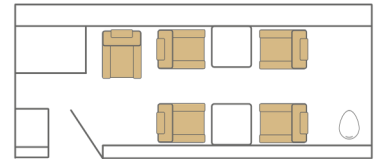

CESSNA CITATION X SUPER MID

8 PASSENGERS
 WIDTH 5'5"
 HEIGHT 5'7"
 LENGTH 23' 9"
 RANGE 3,125
 KCLT
 WIFI

CITATION CJ4 LIGHT JET

8 PASSENGERS
 WIDTH 6'4"
 HEIGHT 6'
 LENGTH 22'
 RANGE 2,700
 KBNA
 WIFI

CITATION CJ4 LIGHT JET

8 PASSENGERS
 WIDTH 6'4"
 HEIGHT 6'
 LENGTH 22'
 RANGE 2,700
 KBNA
 WIFI

DAVINCIJETS

NEXTANT 400XTi LIGHT JET

8 PASSENGERS
WIDTH 4'11"
HEIGHT 4'9"
LENGTH 15'6"
RANGE 2,160
KCLT

CESSNA CITATION M2 LIGHT JET

5 PASSENGERS
WIDTH 4.9'
HEIGHT 4.75'
LENGTH 10.8'
RANGE 1,830
KCLT

BEECHCRAFT KING AIR TURBO PROP

8 PASSENGERS
WIDTH 4.5'
HEIGHT 4.8'
LENGTH 16'7"
RANGE 1,580
KRYV