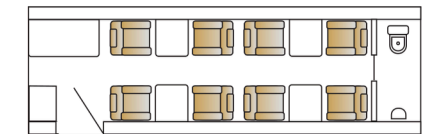

DNNINCIJETS

GULFSTREAM 500 HEAVY JET

13 PASSENGERS
 WIDTH 7'7"
 HEIGHT 6'2"
 LENGTH 41'6"
 RANGE 5,300
 WIFI
 KCLT

GULFSTREAM 280 SUPER MID

8 PASSENGERS
 WIDTH 6'11"
 HEIGHT 6'1"
 LENGTH 25' 10"
 RANGE 3,600
 KCLT
 WIFI
 NO PETS

CESSNA CITATION X SUPER MID

8 PASSENGERS
 WIDTH 5'5"
 HEIGHT 5'7"
 LENGTH 23' 9"
 RANGE 3,125
 KCLT
 WIFI

CITATION CJ4 LIGHT JET

8 PASSENGERS
 WIDTH 6'4"
 HEIGHT 6'
 LENGTH 22'
 RANGE 2,700
 KBNA
 WIFI

CITATION CJ4 LIGHT JET

8 PASSENGERS
 WIDTH 6'4"
 HEIGHT 6'
 LENGTH 22'
 RANGE 2,700
 KBNA
 WIFI

DAVINCIJETS

NEXTANT 400XTi LIGHT JET

8 PASSENGERS
WIDTH 4'11"
HEIGHT 4'9"
LENGTH 15'6"
RANGE 2,160
KCLT

CESSNA CITATION M2 LIGHT JET

5 PASSENGERS
WIDTH 4.9'
HEIGHT 4.75'
LENGTH 10.8'
RANGE 1,830
KCLT

BEECHCRAFT KING AIR TURBO PROP

8 PASSENGERS
WIDTH 4.5'
HEIGHT 4.8'
LENGTH 16'7"
RANGE 1,580
KRYV