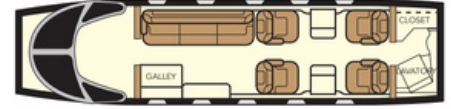

8 PASSENGERS
 WIDTH 6'4"
 HEIGHT 6'
 LENGTH 22'
 RANGE 2,700
 KBNA
 WIFI

DAVINCIJETS

NEXTANT 400XTi LIGHT JET

8 PASSENGERS
WIDTH 4'11"
HEIGHT 4'9"
LENGTH 15'6"
RANGE 2,160
KCLT

CESSNA CITATION M2 LIGHT JET

5 PASSENGERS
WIDTH 4.9'
HEIGHT 4.75'
LENGTH 10.8'
RANGE 1,830
KCLT

BEECHCRAFT KING AIR TURBO PROP

8 PASSENGERS
WIDTH 4.5'
HEIGHT 4.8'
LENGTH 16'7"
RANGE 1,580
KRYV