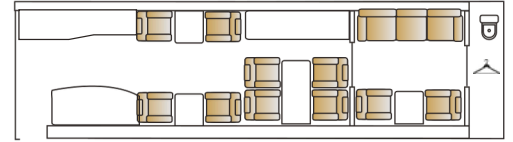

DNNINCIJETS

GULFSTREAM 500 HEAVY JET

13 PASSENGERS
 WIDTH 7'7"
 HEIGHT 6'2"
 LENGTH 41'6"
 RANGE 5,300
 WIFI
 KCLT

GULFSTREAM 280 SUPER MID

8 PASSENGERS
 WIDTH 6'11"
 HEIGHT 6'1"
 LENGTH 25' 10"
 RANGE 3,600
 KCLT
 WIFI
 NO PETS

CESSNA CITATION X SUPER MID

8 PASSENGERS
 WIDTH 5'5"
 HEIGHT 5'7"
 LENGTH 23' 9"
 RANGE 3,125
 KCLT
 WIFI

CITATION CJ4 LIGHT JET

8 PASSENGERS
 WIDTH 6'4"
 HEIGHT 6'
 LENGTH 22'
 RANGE 2,700
 KBNA
 WIFI

CITATION CJ4 LIGHT JET

8 PASSENGERS
 WIDTH 6'4"
 HEIGHT 6'
 LENGTH 22'
 RANGE 2,700
 KBNA
 WIFI

DAVINCIJETS

NEXTANT 400XTi LIGHT JET

8 PASSENGERS
WIDTH 4'11"
HEIGHT 4'9"
LENGTH 15'6"
RANGE 2,160
KCLT

CESSNA CITATION M2 LIGHT JET

5 PASSENGERS
WIDTH 4.9'
HEIGHT 4.75'
LENGTH 10.8'
RANGE 1,830
KCLT

BEECHCRAFT KING AIR TURBO PROP

8 PASSENGERS
WIDTH 4.5'
HEIGHT 4.8'
LENGTH 16'7"
RANGE 1,580
KRYV